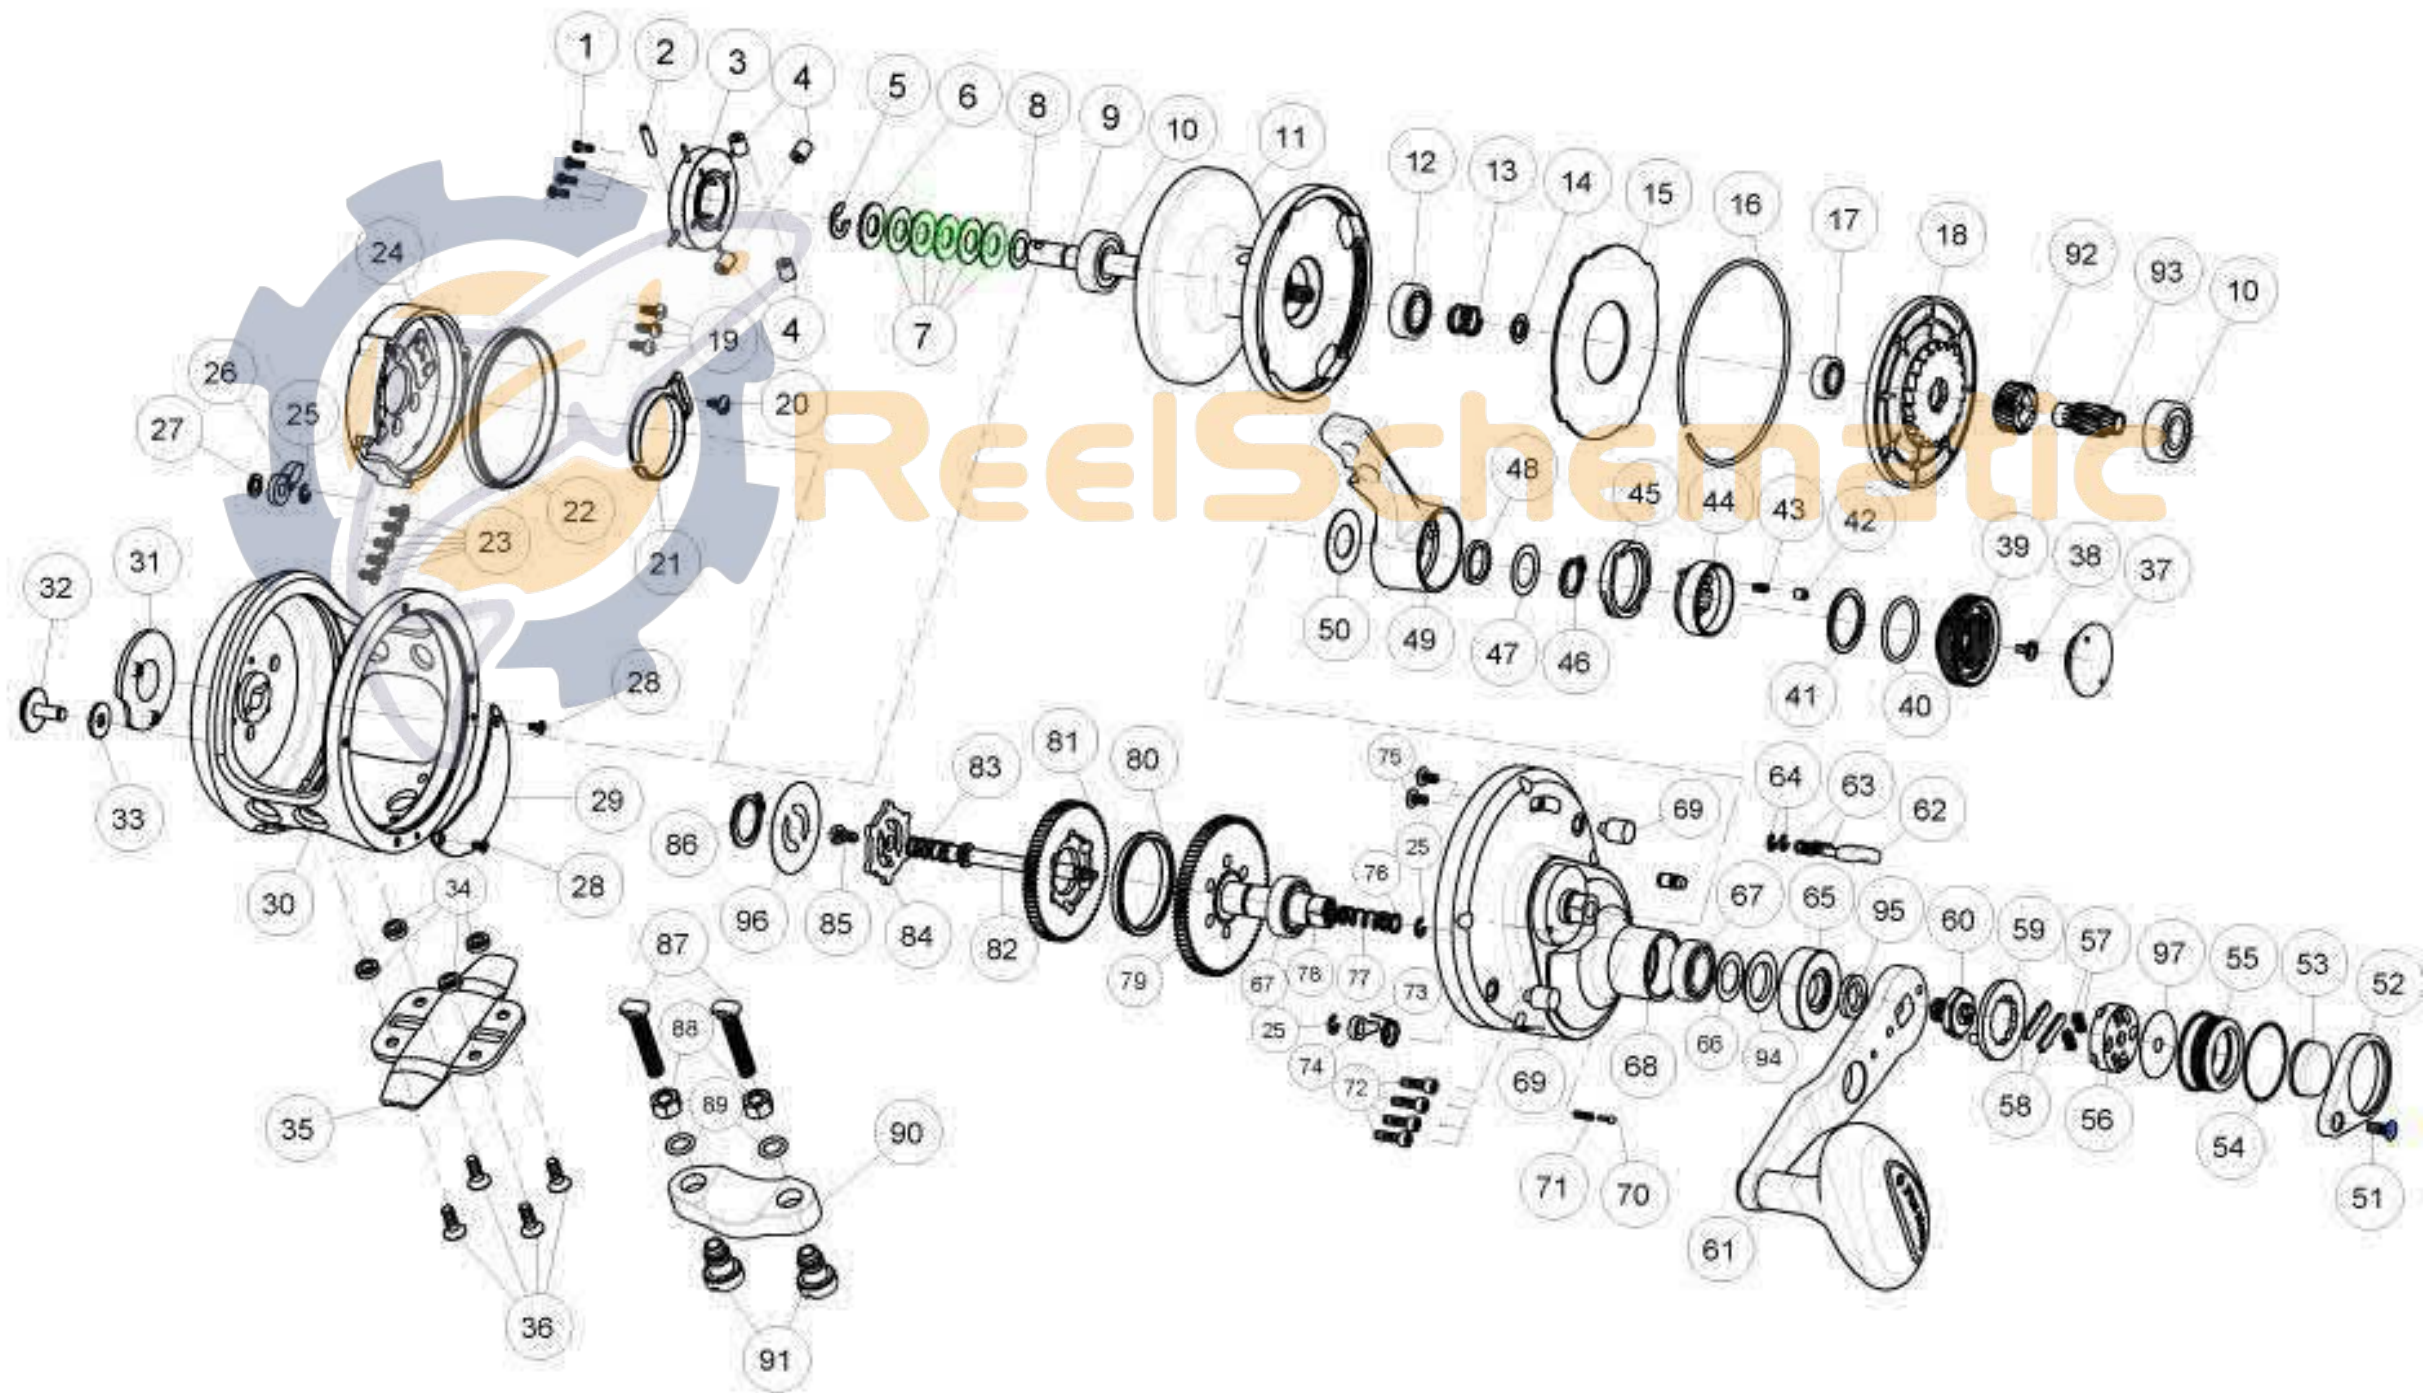

Marquesa™

by FIN-NOR

MA20IIA

MA20IIA

Fin-Nor Marquesa MA20II Reel Part List

Key #	Description	Qty.	Part No.	Key #	Description	Qty.	Part No.
1	Screw	4	LF057-01	50	Drag Lever Washer	1	BM038-01
2	Spool Shaft Pin	1	DF093-01	51	Screw	1	MF076-01
3	Bait Click Ratchet Assembly	1	AM329-01	52	Shift Knob Holder	1	AM159-01
4	Brake Shoe	4	CF044-01	53	Shift Button	1	AM062-01
5	Retainer	1	DF092-01	54	Washer	1	AM035-01
6	Collar	1	DF081-02	55	Shift Knob	1	AM158-01
7	Drag Spring	5	JF046-01	56	Trip Holder	1	BM159-01
8	Washer	1	CF121-01	57	Coil Spring	2	MF070-01
9	Spool Shaft	1	AM015-01	58	Plate	2	LF104-01
10	Ball Bearing	2	VF017-02	59	Handle Nut Retainer	1	AM034-01
11	Spool	1	CF021-01	60	Handle Nut	1	AM003-01
12	Ball Bearing	1	KF017-01	61	Handle Arm Assembly	1	AM318-01
13	Spring	1	CF040-01	62	Strike Button	1	CF062-02
14	Collar	1	BF094-01	63	Coil Spring	2	CF022-01
15	Drag Disc	1	CF059-01	64	Retainer	2	NX090-01
16	Ring	1	CF080-01	65	Handle Washer	1	CM054-01
17	Ball Bearing	1	CF117-02	66	Adjustment Washer	1	DF035-03
18	Drag Plate	1	AM348-01	67	Ball Bearing	2	CF017-02
19	Tapping Screw	3	WW107-01	68	Gear Side Cover Assembly	1	AM324-01
20	Tapping Screw	1	QW125-02	69	Locating Collar	2	DF118-01
21	Click Spring	1	DF022-01	70	Drag Lever Click Pin	1	AM093-01
22	Brake Ring	1	CF042-01	71	Drag Lever Coil Spring	1	BM114-01
23	Screw	5	TW107-04	72	Screw	4	CF053-01
24	Brake Ring Holder	1	CF129-01	73	Spring	1	CF096-01
25	Retainer	3	NX092-01	74	Anti Reverse Pawl	1	DF063-02
26	Bait Click Pawl	1	DF109-02	75	Screw	2	QW123-10
27	Bait Click Lever Washer -B	1	CF035-01	76	Spacer	1	AM081-01
28	Screw	2	CF107-01	77	Coil Spring - Upper	1	AM070-01
29	Drive Gear Cover	1	CF143-01	78	Crank Shaft	1	AM008-01
30	Frame	1	CF001-02	79	Drive Gear - High	1	AM012-01
31	Badge	1	CF148-01	80	Spacer	1	LF160-02
32	Bait Click Lever	1	CF109-01	81	Drive Gear - Low	1	BM012-01
33	Bait Click Lever Washer -A	1	CF032-01	82	Shift Shaft	1	AM146-01
34	Spacer	4	CF094-01	83	Coil Spring - Lower	1	VF070-01
35	Reel Foot	1	CF106-01	84	Link	1	LF036-02
36	Screw	4	DF065-02	85	Screw	1	MF053-01
37	Pre Set Knob Cover	1	CF110-01	86	External Ring	1	AM075-01
38	Screw	1	CX076-04	87	Bolt	2	CF125-01
39	Pre Set Knob	1	CF029-03	88	Nut	2	JF003-01
40	O-Ring	1	CF101-01	89	O-Ring	2	LF101-01
41	Friction Washer	1	DF121-01	90	Rod Clamp	1	CF154-01
42	Pre Set Knob Click Pin	1	CF098-01	91	Nut	2	CF161-01
43	Pre Set Knob Click Spring	1	DF114-01	92	Pinion Gear - Low	1	BM011-01
44	Drag Cam B Assembly	1	CF353-01	93	Pinion Gear - High	1	AM011-01
45	Drag Cam A	1	CF028-01	94	Rubber Seal	1	CM172-01
46	External Ring	1	JF075-01	95	Spacer	1	AM160-01
47	Adjustment Washer	1	CF038-02	96	Dust Cover A	1	AM038-01
48	Bushing	1	DF017-01	97	Dust Cover B	1	BM035-01
49	Drag Lever	1	BM055-01